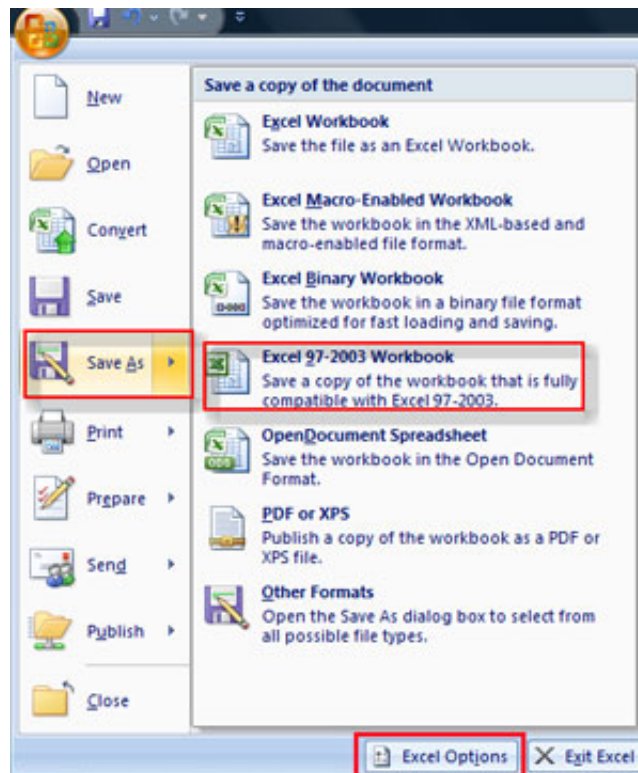

DOWNLOAD

[Online Convert Xlsx To Xls](#)

[Online Convert Xlsx To Xls](#)